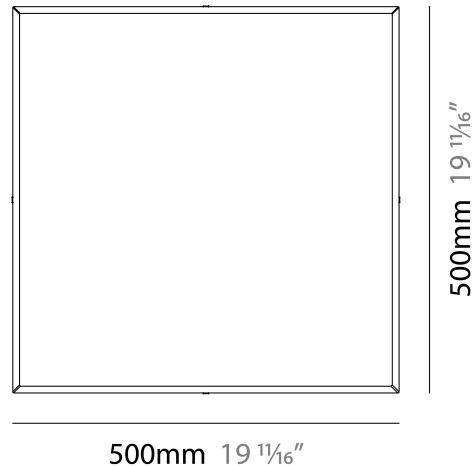

PROJECT	
TYPE	
NOTES	
QUANTITY	
DATE	

LINEA SURFACE

D92067

GENERAL

Series: Linea
Brand: Milan
Division: Design
Mounting Type: Surface
Mounting Location: Ceiling
Subcategory: Ambient

PHYSICAL

Shape: Rectangle
Length (mm): 500
Length (in): 19 3/4
Width (mm): 500
Width (in): 19 3/4
Height (mm): 89
Height (in): 3 1/2
Weight (kg): 4.5
Weight (lbs): 10
Diffuser: White Glass
Fixture Finish: SST
Fixture Material: Glass / Aluminum

ELECTRICAL

Number of Lamps: 1+1
Lamp Type: T5 Circline Fluorescent
Bulb Included: Bulb Not Included
Total Output Wattage (W): 62
Max. Wattage Per Lamp (W): 22W + 40W
Lamp Base: 2GX13
Dimming: Non-Dimmable
Input Voltage (V): 120
Lamp Voltage (V): 120

LED

OPTICAL

RATINGS AND CERTIFICATIONS

Certified By: CSA Certified to UL and CSA Standards
IP rating: IP20